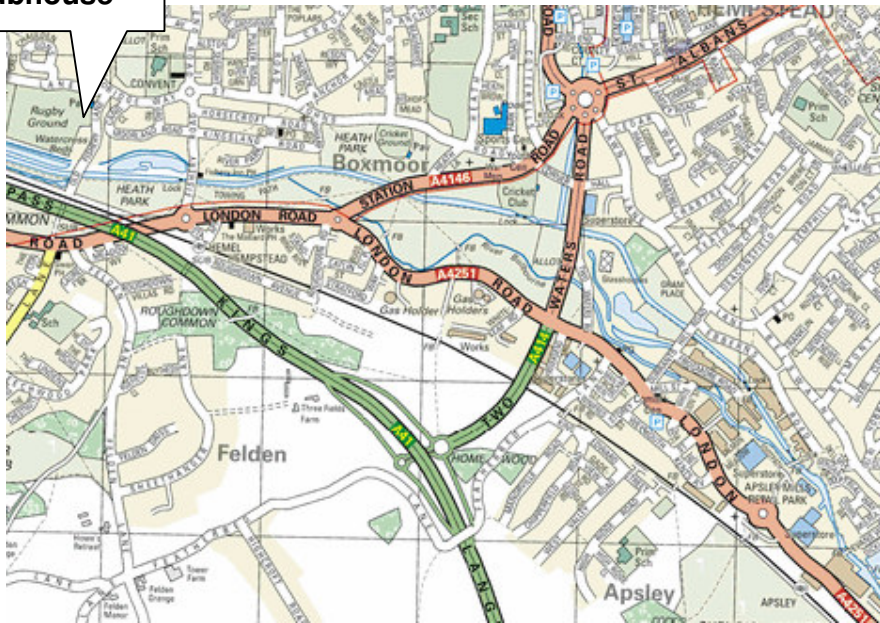

# Hemel Hempstead (Camelot) R.U.F.C.

**Address:** Chaulden Lane, Hemel Hempstead, Herts, HP1 2BS

**Colours:** Royal Blue and White

Clubhouse

Surrounding region diagrammatic map